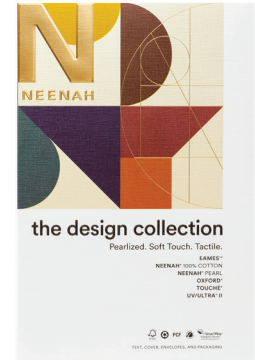

TOUCHÉ® Papers is part of
THE DESIGN COLLECTION
swatch book.

NEENAH GREEN

FSC® CERTIFIED

All TOUCHÉ® Papers meet the mark of responsible forestry.

SmartWay™
Transport Partner

Getting There With Cleaner Air

SMARTWAY CERTIFIED

U.S. EPA SmartWay
Transport Partnership ensures
environmentally responsible
delivery of our products.

www.neenahpaper.com

© Registered Trademarks and ™ Trademarks of Mativ, Inc. © 2023 MI. All rights reserved. Printed in the U.S.A. The printed color "chips" may not be a completely accurate representation of the paper color. View as a general representation only.